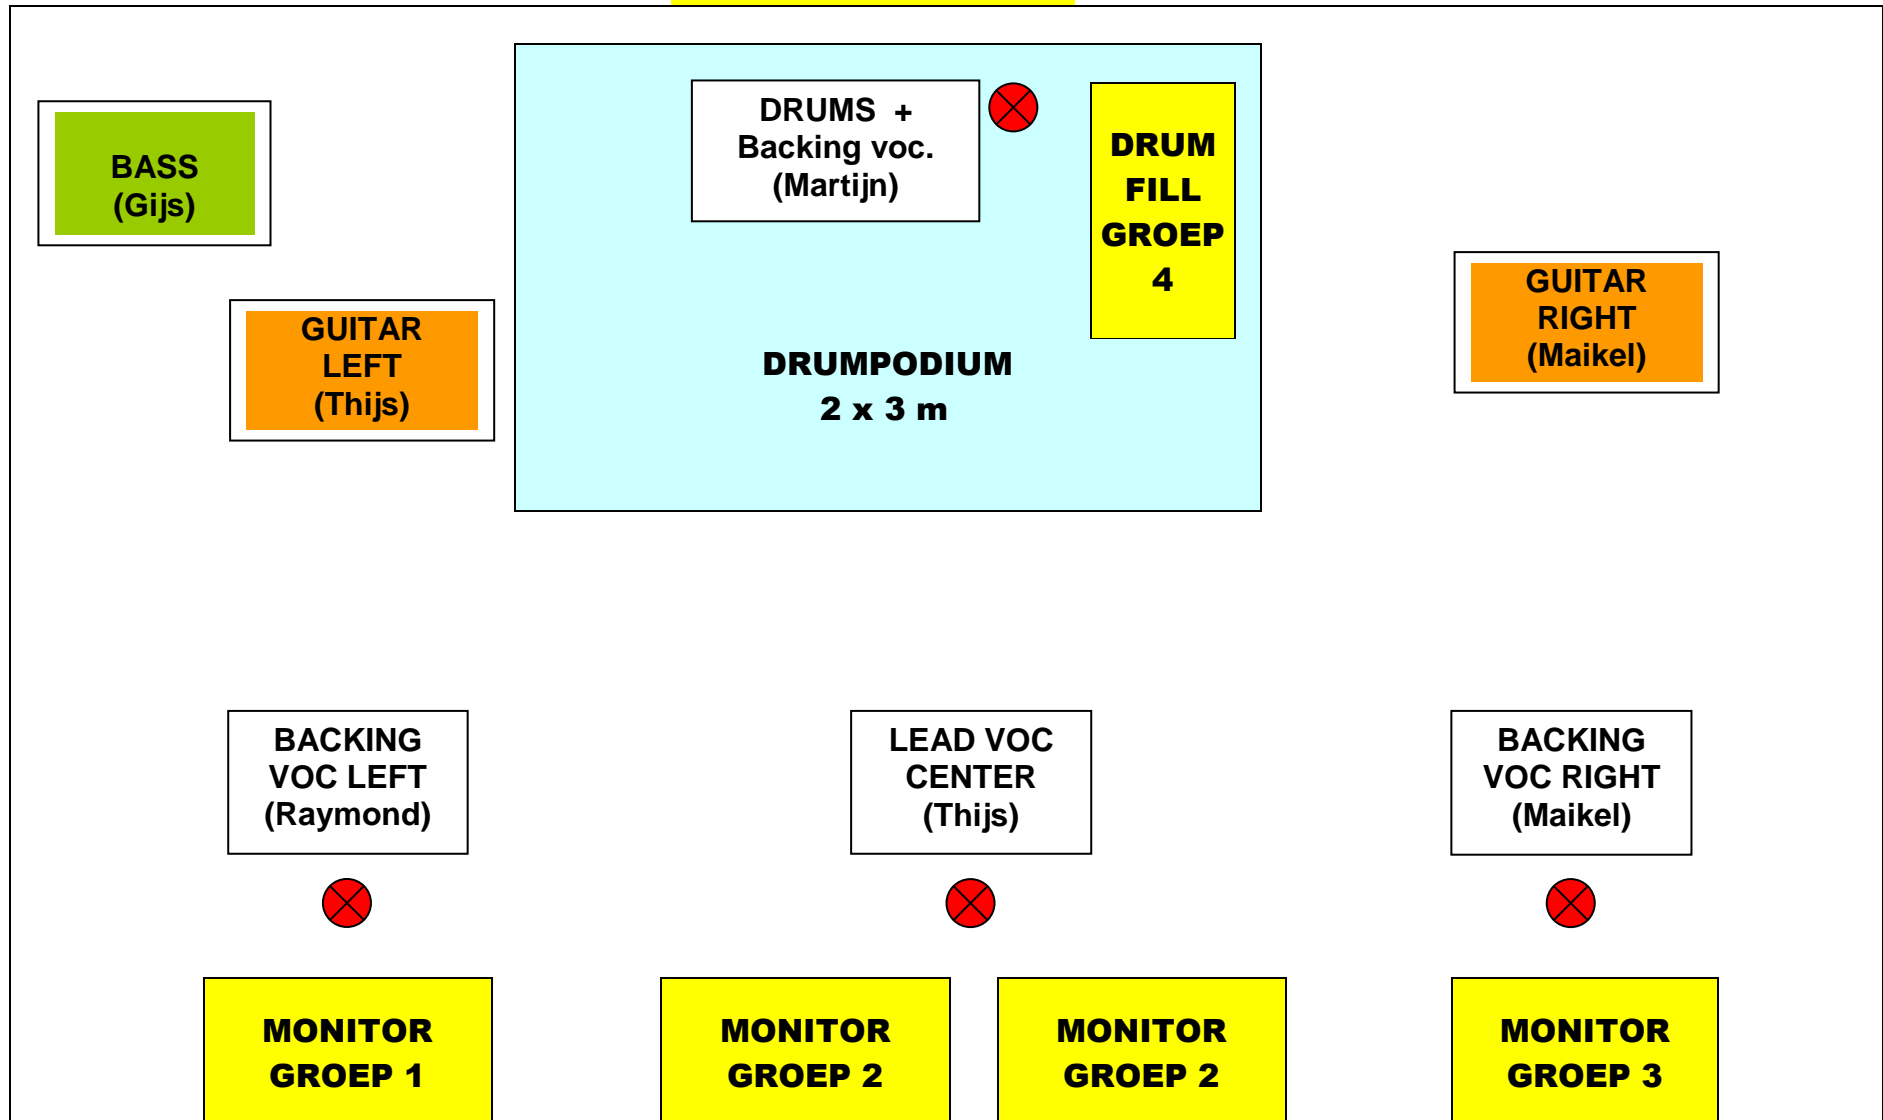

**BACKDROP 4 X 3 mtr**

**Front Of House**

1. KICK LEFT
2. KICK RIGHT (optioneel)
3. SNARE
4. HI-HAT
5. TOM 1
6. TOM 2

7. FLOOR TOM 1
8. FLOOR TOM 2
9. OVERHEAD LEFT
10. OVERHEAD RIGHT
11. BASS (DI van Top)
12. GUITAR LEFT (Mic)
13. GUITAR RIGHT (Mic)
14. BACKING VOCAL LEFT GUITAR (Mic)
15. LEAD VOCAL CENTER (Mic)
16. BACKING VOCAL RIGHT (Mic)
17. BACKING VOCAL DRUMS (Mic)
18. D4 TRIGGER MODULE
19. MD LEFT
20. MD RIGHT

*Monitoring*

Groep 1:            Backing Voc. Bass  
**Raymond**            Bass

**Guitar 2**  
  
**Party mix**

Groep 2 :            Lead Voc.  
**Thijs**                Lead Guitar  
                           Backing Voc. Drums  
                           Party mix

Groep 3:            Backing Voc. Guitar 2  
**Maikel**              Guitar 2  
                           Party mix

Groep 4:            Backing Voc. Drums  
**Martijn**             Lead Voc.  
                           Lead guitar

Kick  
**Party mix**